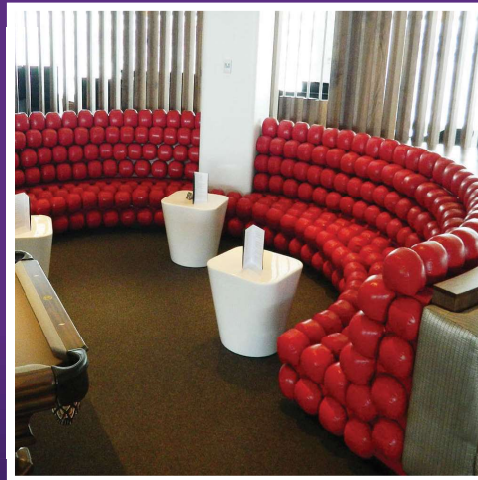

Bigham

Carson with Biscuit Tuft

Hex with Diamond Tuft

Beverly

Moby - Bar Height

Rome with Eletrical Outlets

TABLES, TABLE TOPS, AND BASES

Fulton Gathering Table

Drop Leaf

Abbey Round Table

Live Edge

Solid Surface

Garden Gathering Table with Electrical Outlets

WASTE RECEPTACLES

CHAIRS AND BARSTOOLS

Photos shown are just a sample of available styles