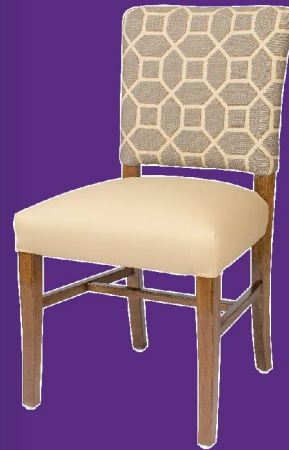

Ravenna Accent Chair